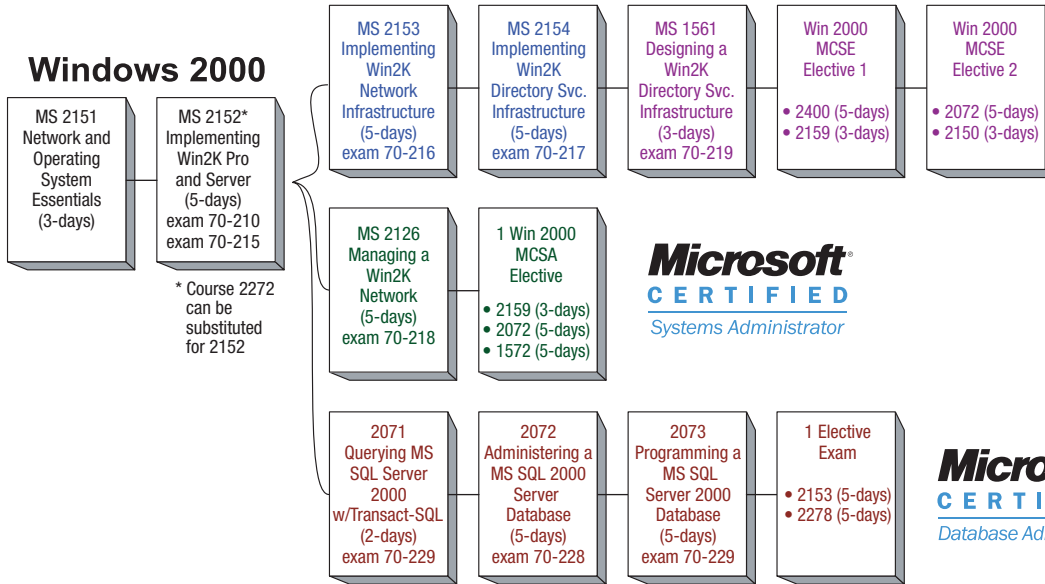

# Microsoft Certification Tracks

\* Course 2559 is recommended prior to starting the MCAD certification.

**Microsoft**  
**CERTIFIED**  
Application Developer

## Windows 2000

**Microsoft**  
**CERTIFIED**  
Systems Engineer

**Microsoft**  
**CERTIFIED**  
Systems Administrator

**Microsoft**  
**CERTIFIED**  
Database Administrator