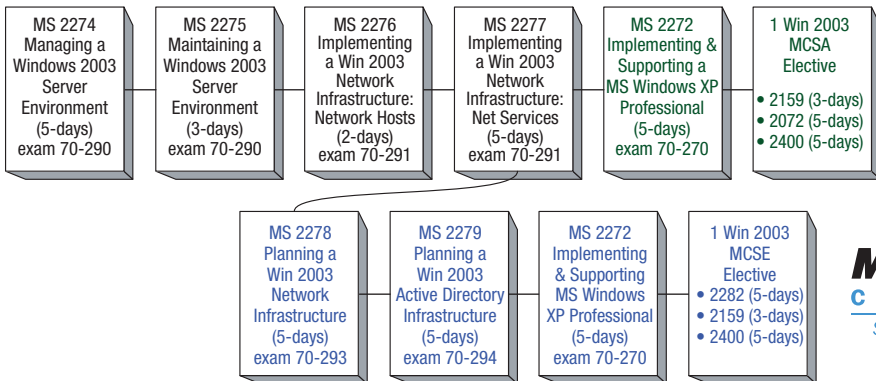

## Windows 2000

**Microsoft**  
**CERTIFIED**  
Systems Engineer

**Microsoft**  
**CERTIFIED**  
Systems Administrator

**Microsoft**  
**CERTIFIED**  
Database Administrator

## Windows 2003

**Microsoft**  
**CERTIFIED**  
Systems Administrator

**Microsoft**  
**CERTIFIED**  
Systems Engineer

For our class schedule go to [www.nhnepa.com](http://www.nhnepa.com)